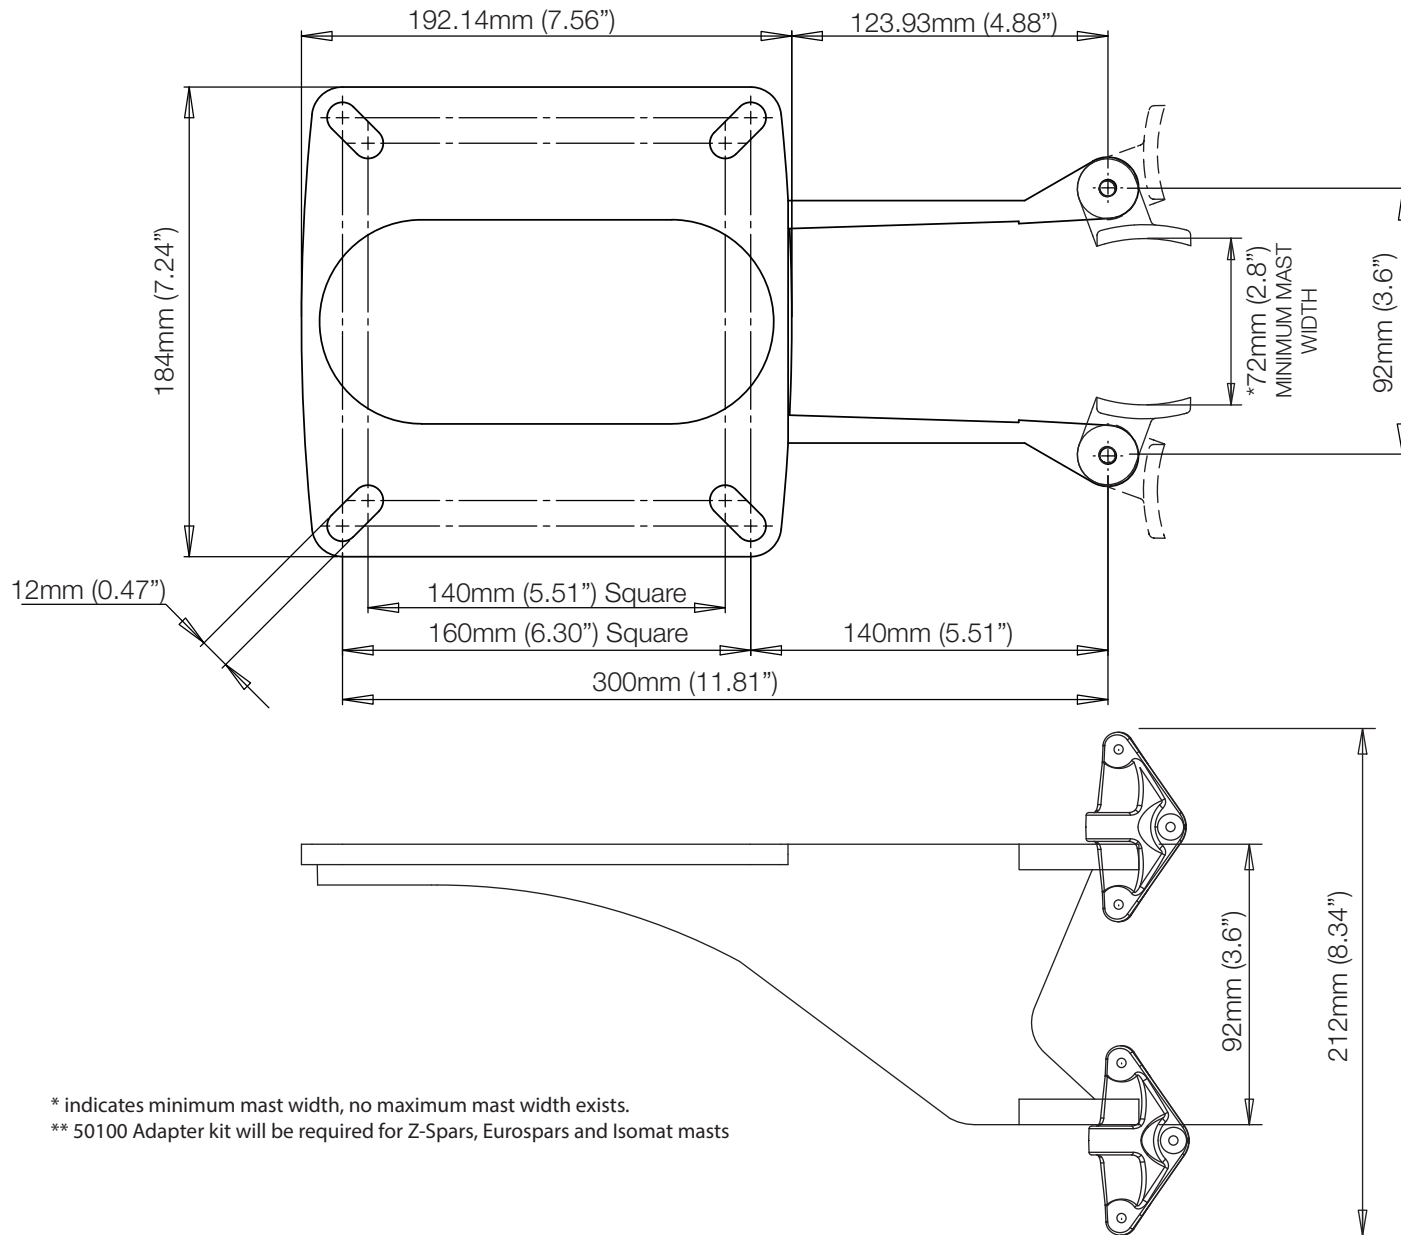

SC18 Mast Mount Fixing Dimensions

Email: sales@scanstrut.com Email: usasales@scanstrut.com

* indicates minimum mast width, no maximum mast width exists.
 ** 50100 Adapter kit will be required for Z-Spars, Eurospars and Isomat masts